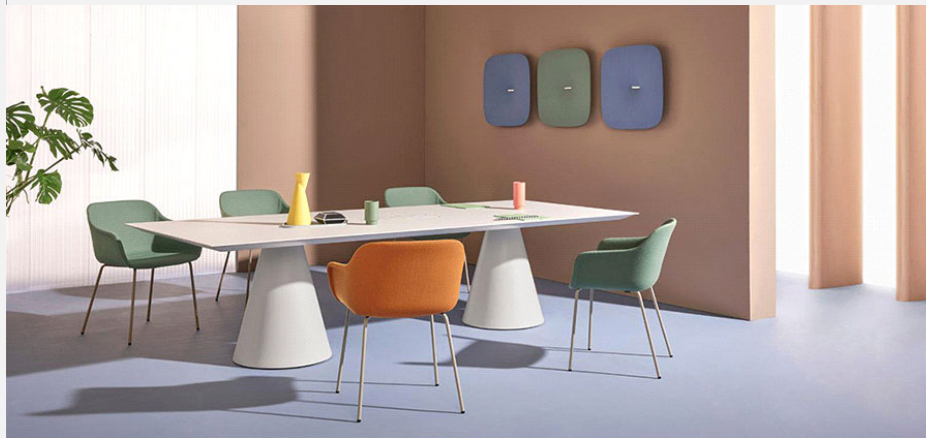

Babila XL Soft

Manufacturer: Pedrali, Italy

Product Code	Description	Ash	Powder Coated	Chrome	Gold Lacquered

Upholstered Armchairs With Metal Or Wood Base Options

2732

Upholstered armchair - Four metal leg base

COM: 150 cm - 1.65 yds

Upholstered with Category C Fabrics	-	$1,648	$1,648	$1,880
Upholstered with Category D Fabrics	-	$1,836	$1,836	$2,068
Upholstered with Category E Fabrics	-	$2,132	$2,132	$2,364
Upholstered with Category G Fabrics	-	$2,132	$2,132	$2,364
Upholstered with Category H Fabrics	-	$1,712	$1,712	$1,944
COM*	-	$1,488	$1,488	$1,720

2742

Upholstered armchair - Sled base

COM: 150 cm - 1.65 yds

Upholstered with Category C Fabrics	-	$1,672	$1,672	-
Upholstered with Category D Fabrics	-	$1,860	$1,860	-